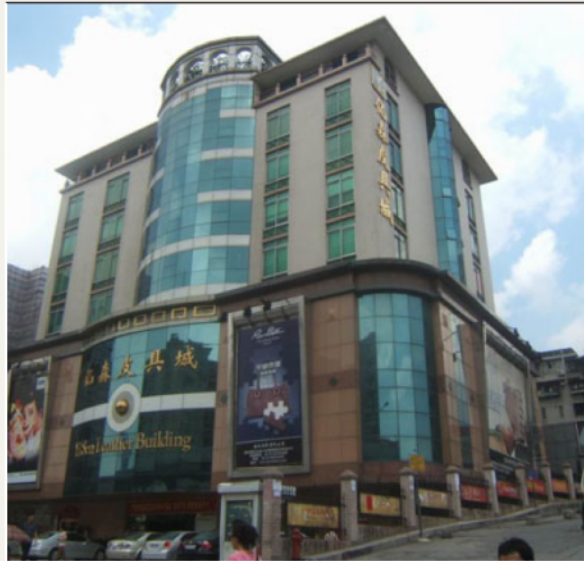

FLOWER CITY SQUARE

LATEX SHOP (SHOPPING STOP)

WHITE HORSE CLOTHING MARKET

WWW.BOSSBABETRAVEL.MY

GUANGZHOU, ITINERARY DAY 4

LEATHER MARKET

- HOTEL CHECKOUT
- LEATHER MARKET
- AIRPORT TRANSFER

WWW.BOSSBABETRAVEL.MY

DE SENSE HOTEL | WWW.BOSSBABETRAVEL.MY